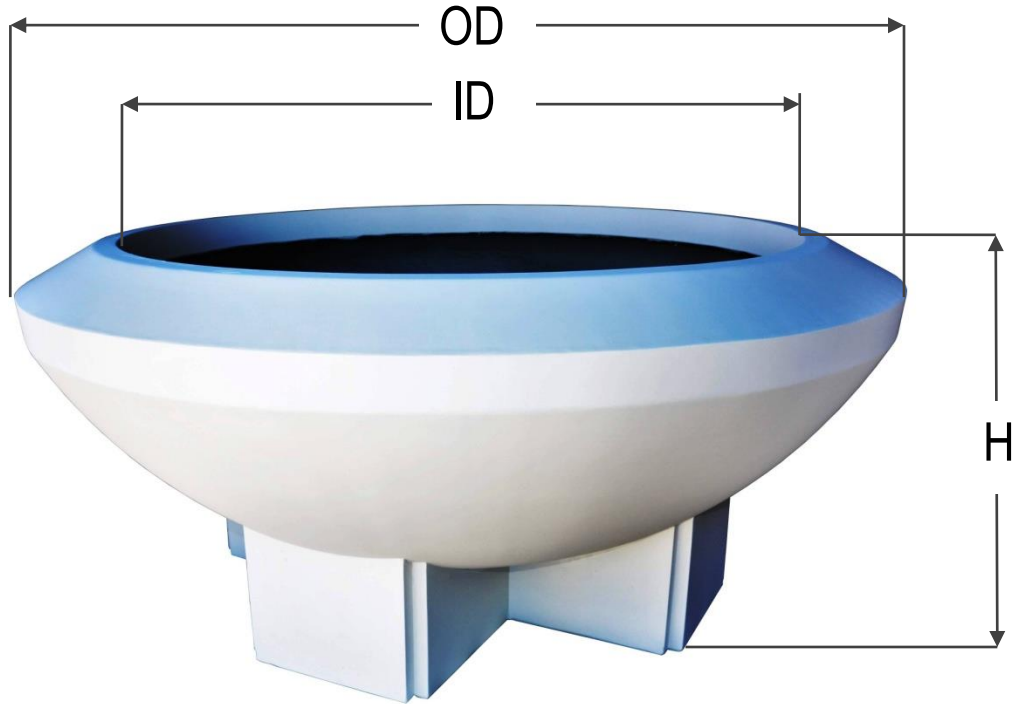

Creekside Round Planter

Handcrafted in GFRC - available in four sizes and a variety of colors

Interior and exterior sealer upon request

Item#	OD "	ID "	Height (H) "
CK24	24"	19"	12"
CK36	36"	29"	24"
CK48	48"	36"	24"
CK60	60"	46"	28"