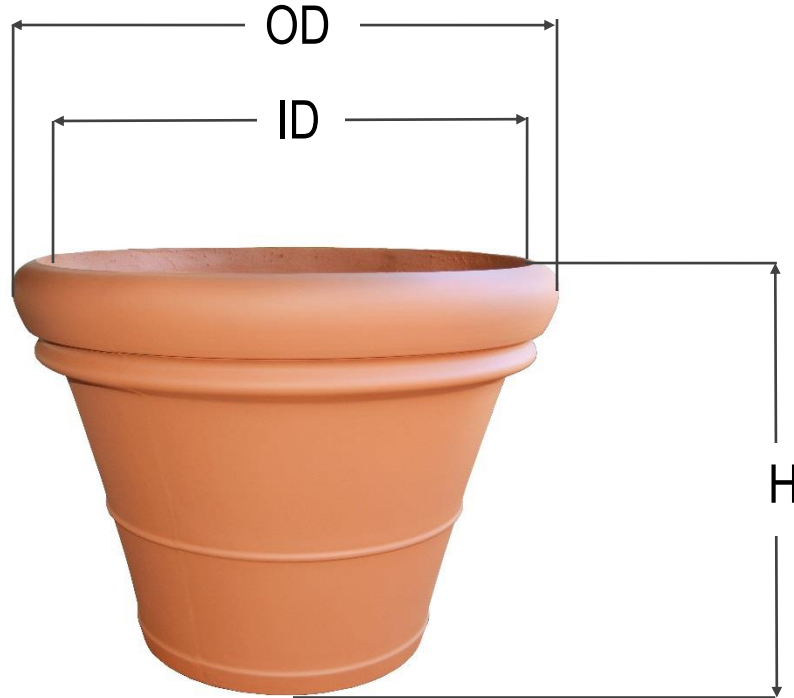

Double Rim Planter

Handcrafted in GFRC - available in ten sizes and a variety of colors

Interior and exterior sealer upon request

Item#	OD "	ID "	Height (H) "
DR24	24"	22"	22"
DR26	26"	24"	24"
DR28	28"	26"	24"
DR32	32"	28"	27"
DR36	36"	32"	28"

Item#	OD "	ID "	Height (H) "
DR40	40"	36"	33"
DR45	45"	42"	34"
DR52	52"	46"	36"
DR60	60"	56"	42"
DR75	75"	67"	54"

Approved: _____

Date: _____