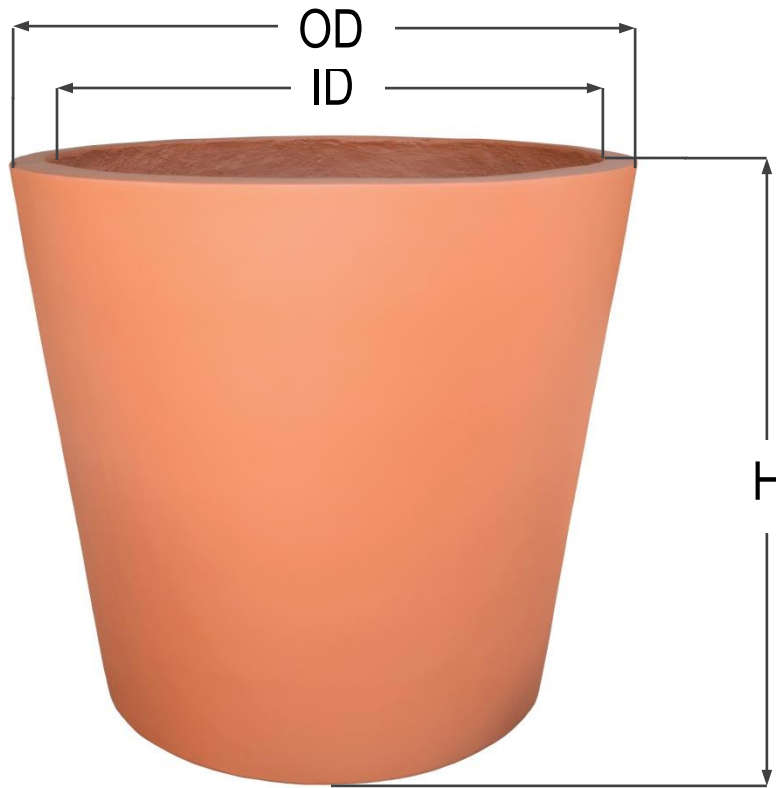

Modern Round Planter

*Handcrafted in GFRC - available in eight sizes and a variety of colors
Interior and exterior sealer upon request*

Item#	OD "	ID "	Height (H) "
MR22	22"	18"	19"
MR24	24"	20"	27"
MR26	26"	23"	22"
MR36	36"	32"	29"
MR3634	36"	32"	34"
MR4236	42"	38"	36"
MR48	48"	44"	30"
MR60	60"	55"	36"