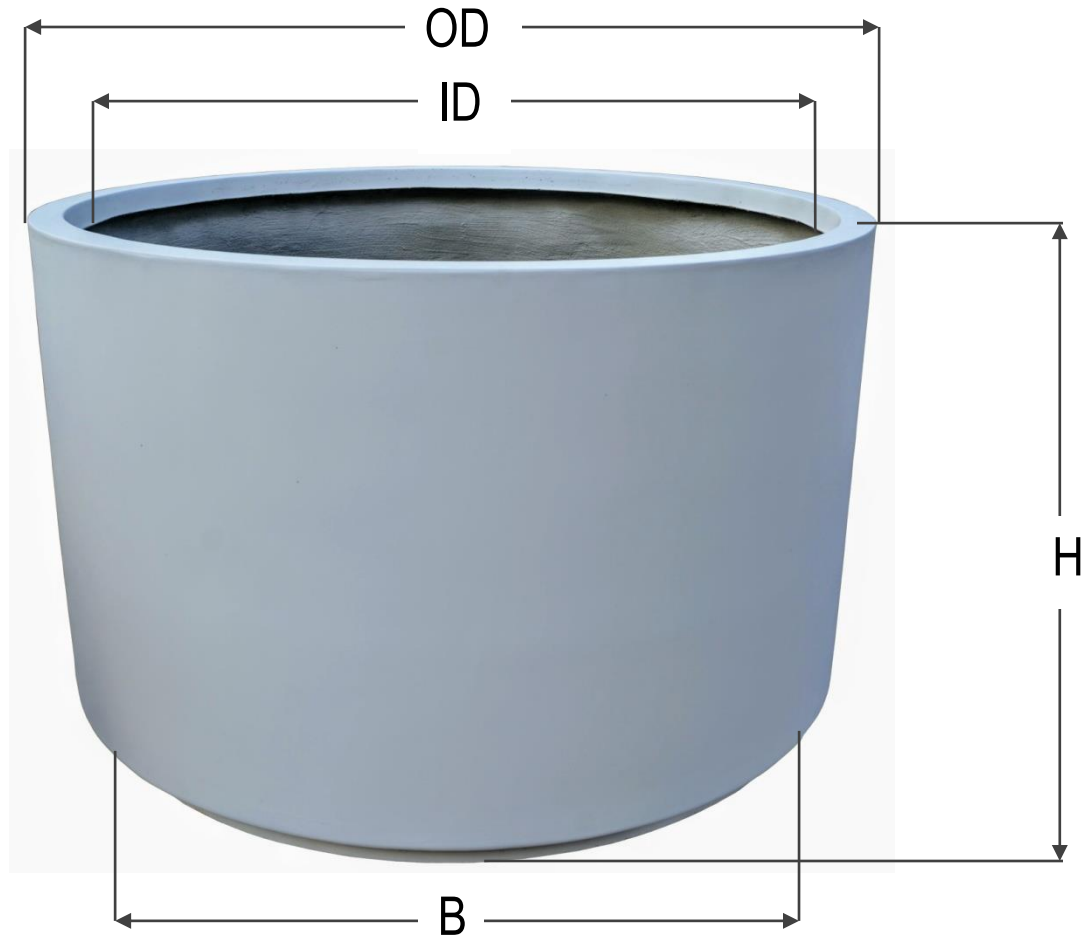

Rincon Round Planter

Handcrafted in GFRC - available in two sizes and a variety of colors

Interior and exterior sealer upon request

Item#	OD "	ID "	Base (B)"	Height (H) "	Weight (lbs.)
RIRD4829	48"	42"	46"	29"	472 lbs.
RIRD3630	36"	31"	34"	30"	337 lbs.