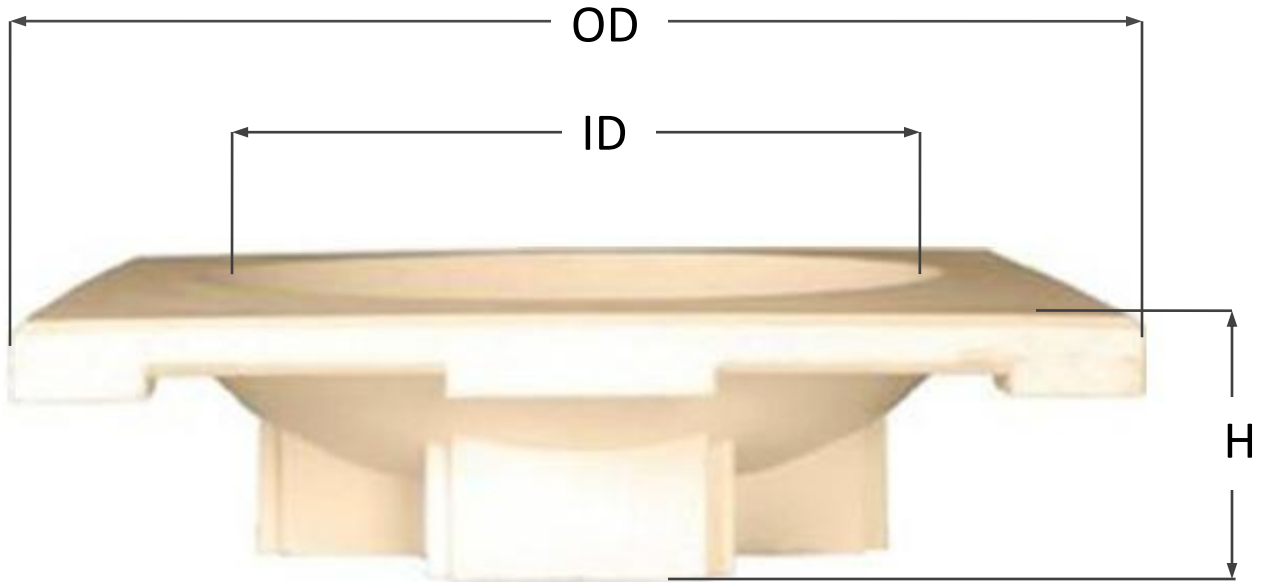

# Creekside Planter Square

*Handcrafted in GFRC - available in four sizes and a variety of colors*

*Interior and exterior sealer upon request*

<b>Item#</b>	<b>OD "</b>	<b>ID "</b>	<b>Height (H) "</b>
CKS30	30"	22"	8"
CKS40	40"	33"	12"
CKS48	48"	36"	14"
CKS90	90"	65"	24"