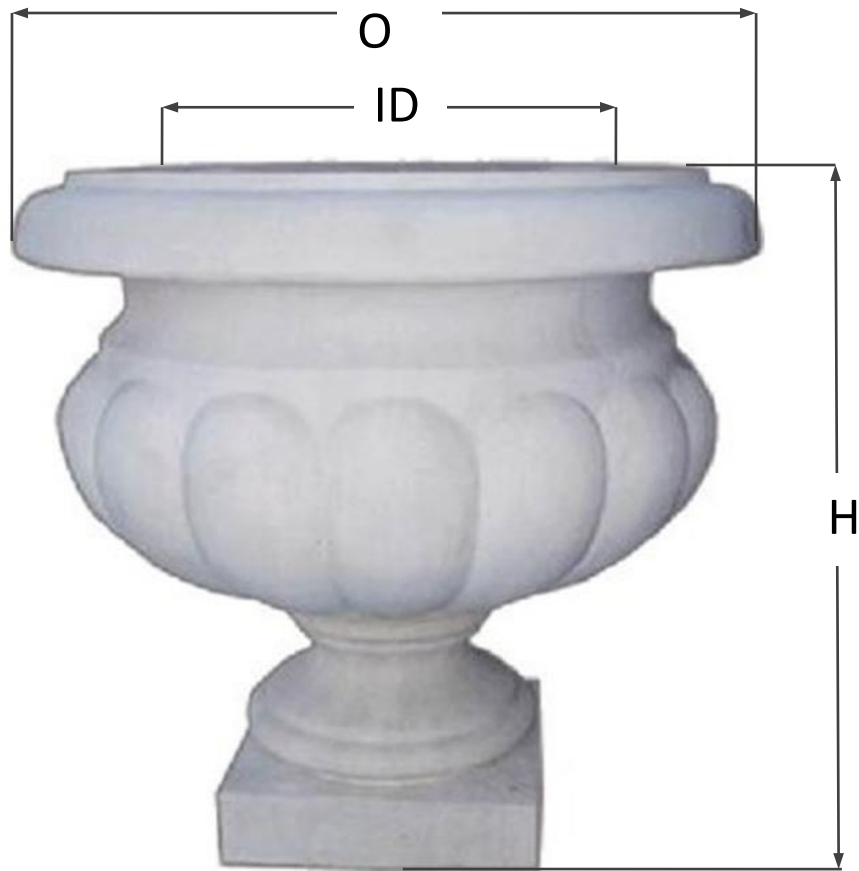

Round Fluted Urn

*Handcrafted in GFRC – available in two sizes and a variety of colors
Interior and exterior sealer upon request*

Item#	OD ”	ID ”	Height (H) ”
RFU28	28”	24”	23”
RFU40	40”	36”	38”

Approved: _____