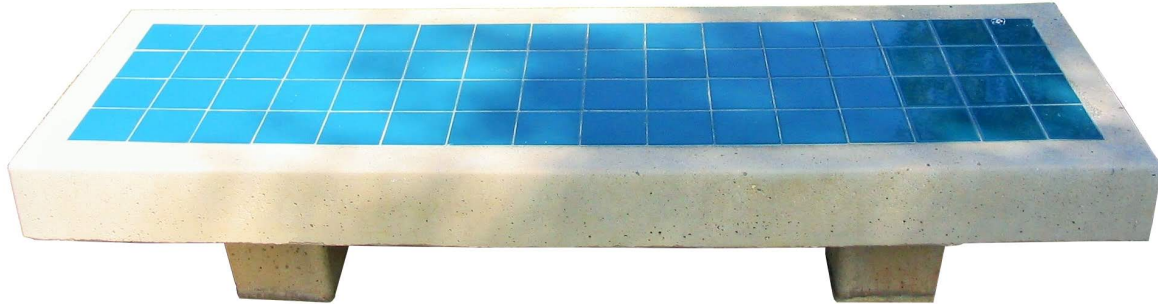

RC 74

Available in various colors and is steel reinforce

Item#	OD "	ID "	Deep	Seat Height	Weight (lbs)
RC 74	74.75"		23.75"	16"	

Approved: _____

Date: _____