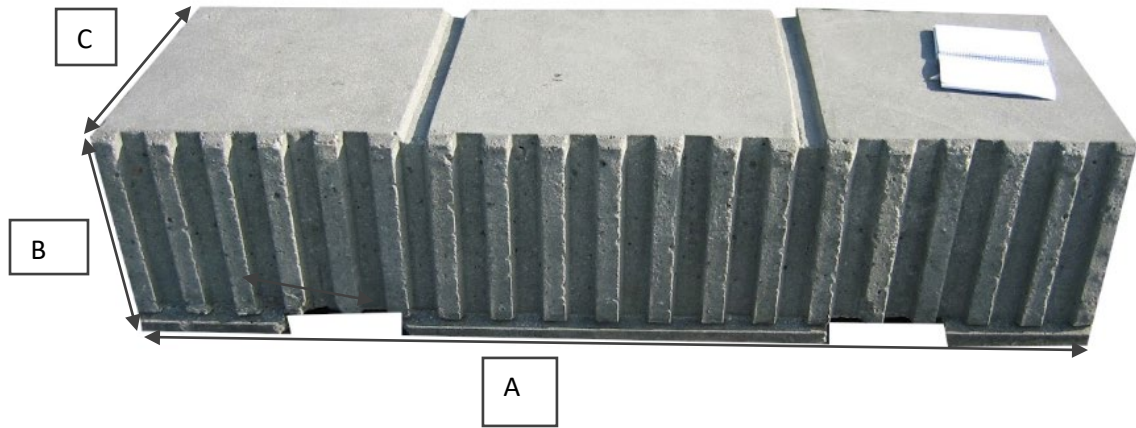

Security Bench

*Steel reinforced concrete one-piece seat wall. Available in a variety of colors and finishes.
Designed to be used as bench for directing foot traffic.*

Item#	A	B	C		Weight (lbs)
Securiy Bench					