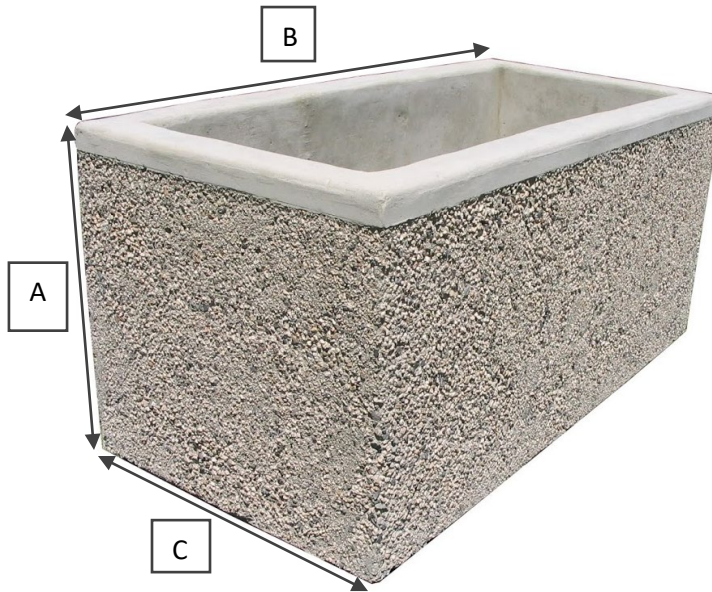

Security Planter

Security Planter. Steel Reinforced concrete plater available in a variety of colors and finishes.

Item#	A	B	C	D	Weight (lbs)
EMP482424	48"	24"	24"		1,165 lbs
EMP722424	72"	24"	24"		1,639 lbs
EMP962424	96"	24"	24"		2,113 lbs
EMP1202424	120"	24"	24"		2,5787 lbs