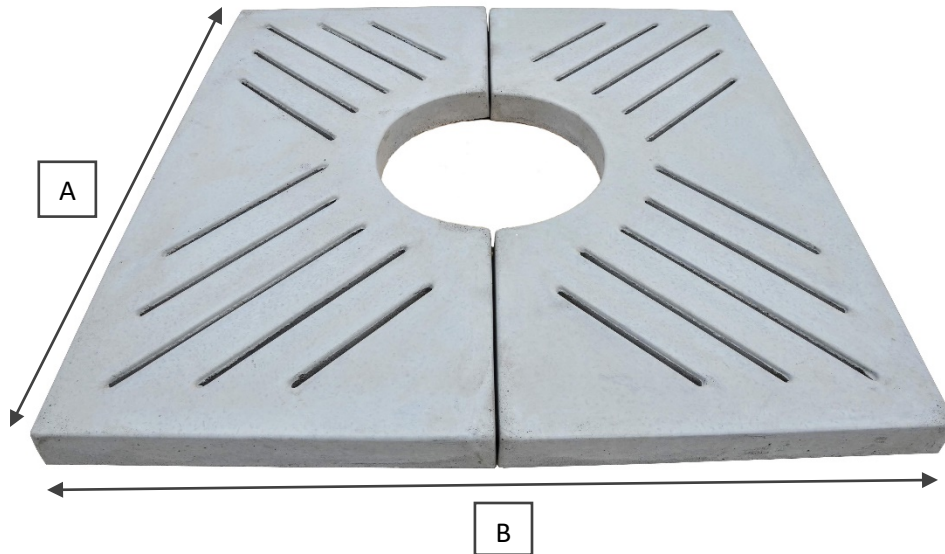

Tree Grate

Concrete steel reinforced Tree Grate. Available in a variety of colors and finishes.

Item#	A	B	C	D	Weight (lbs)
TG3636	36"	36"			
TG48	48"	48"			
TG60	60"	60"			

Approved: _____ Date: _____