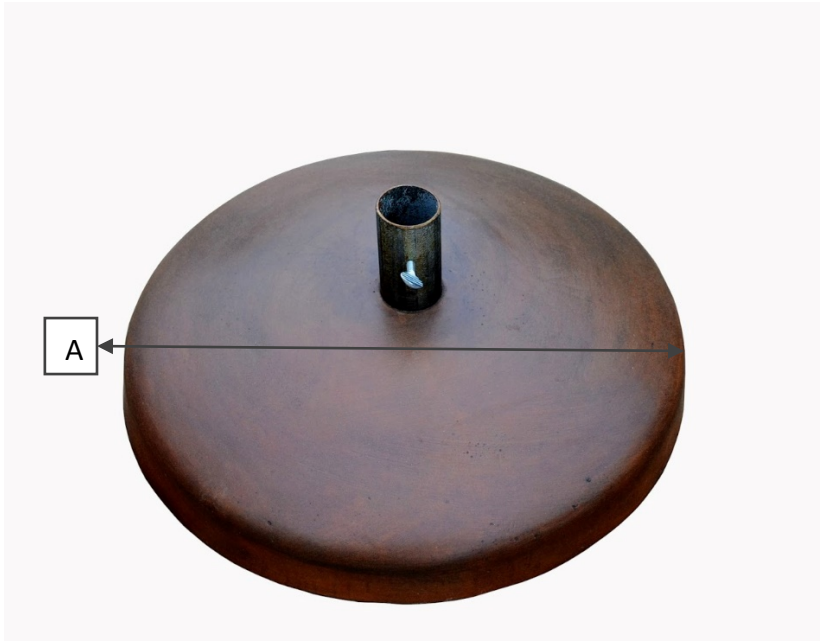

Umbrella Stand

Concrete umbrella stand with locking screw. Available in a variety colors and finishes.

Item#	A	B	C	D	Weight (lbs)
UMB1	18.5"				

Approved: _____ Date: _____