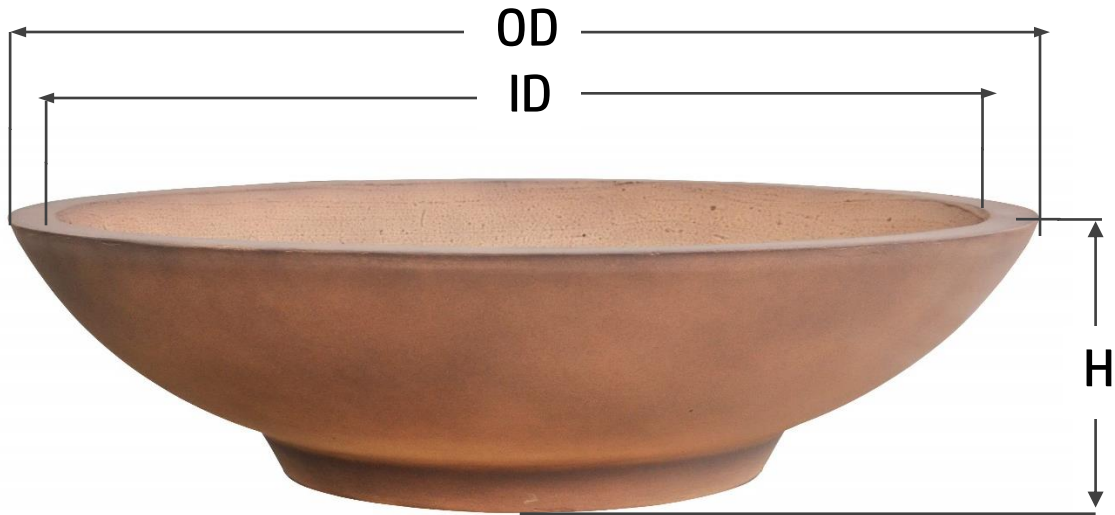

Garden Bowl Round Base

*Handcrafted in GFRC - available in six sizes and a variety of colors
Interior and exterior sealer upon request*

Item#	OD "	ID "	Base D "	Height (H) "	Weight (lbs.)
GB24	24"	22"	26"	9"	82 lbs.
GB28	28"	26"	20"	9"	103 lbs.
GB32	32"	29"	18"	11"	139 lbs.
GB36	36"	33"	14"	12"	173 lbs.
GB40	40"	36"	12"	13"	211 lbs.