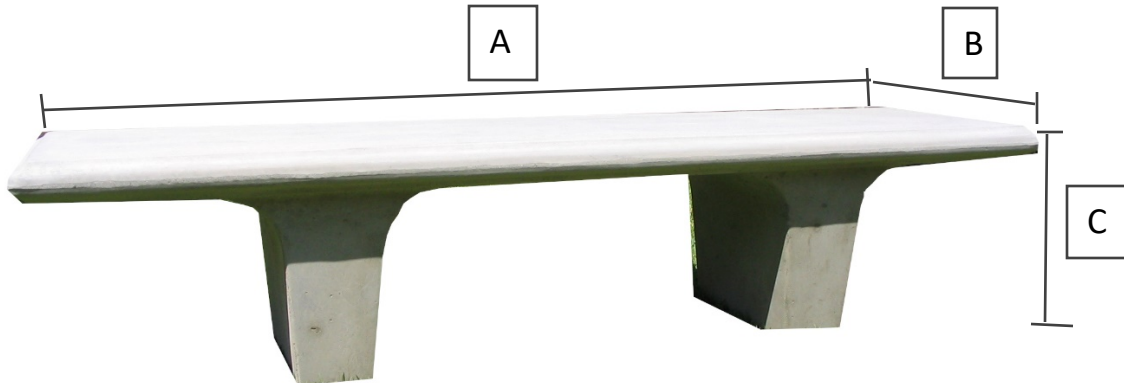

QM72

One piece bench. Available in various colors and surface finishes. Each bench is steel reinforced and weighs 550lbs.

Item#	A	B	C		Weight (lbs)
QM72	72"	20"	18"		550lbs

Approved: _____

Date: _____